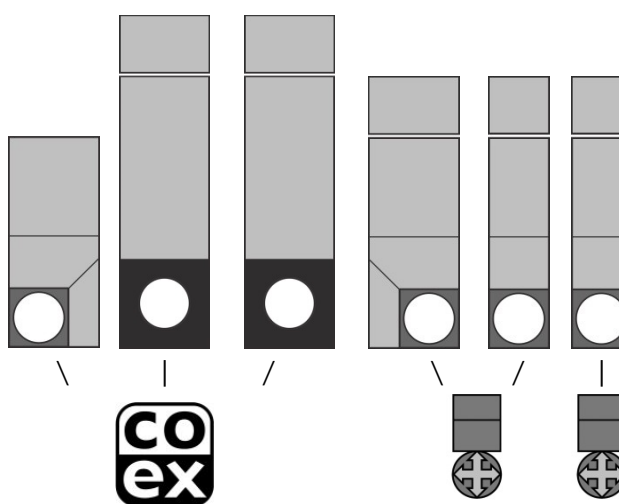

Zia 9.236 [aL]

CoEx® bean2cup 3 coffees

Dimensions inch

Machine	h*	40.2	
*Bean canister(s) will stick out 5.9 inch. Machine height = 34.3	w	16.9	
	d	21.1	
	Base Cabinet	h	33.5
	w	16.9	
	d	21.1	
Weight		120 lb	

Specifications

- MoVeC-ICEq® & USB upload
- 10,4" full color touch screen
- User Interface : DJD/Scope
- Menu structure for selections
- Direct start optional
- Multiple languages possible
- Cup-sensor
- Strength selections menus
- Number selections
- Connection for payment systems [MDB]
- Boiler : 1x 0.4L, + 1x 5L

Connections

- 100-120 Volt AC
- 50/60 Hz
- 1200 Watt
- 10-16 Amp
- ¾" BSP [15 mm] mains
- waterfilter & waterlock recommended
- USB
- LAN or Wifi

Selections

Whole bean coffee I	Hot Chocolate
Whole bean coffee II	Chocomilk
Espresso I	Espresshoc
Double Espresso I	Cappuccino I
Espresso II	Cappuccino II
Double Espresso II	Decaf Cappuccino
Decaf Coffee	Decaf Espresso
Jug selections	French Vanilla
Customized recipes **	Hot water

** optional, ask for details & conditions

Canisters

Capacities

	#	Size	lbs	Cups
Whole Bean Coffee I	1	BCE	4.4	270
Whole Bean Coffee II	2	BCE	4.4	270
Chocolate	3	90E	5.73	130
Milktopping	4	60E	2.43	180
French Vanilla	5	60E	3.64	80
Decaf Coffee	6	90	1.9	125

Waste Bucket ≥ 210

Number of cups may vary depending on settings